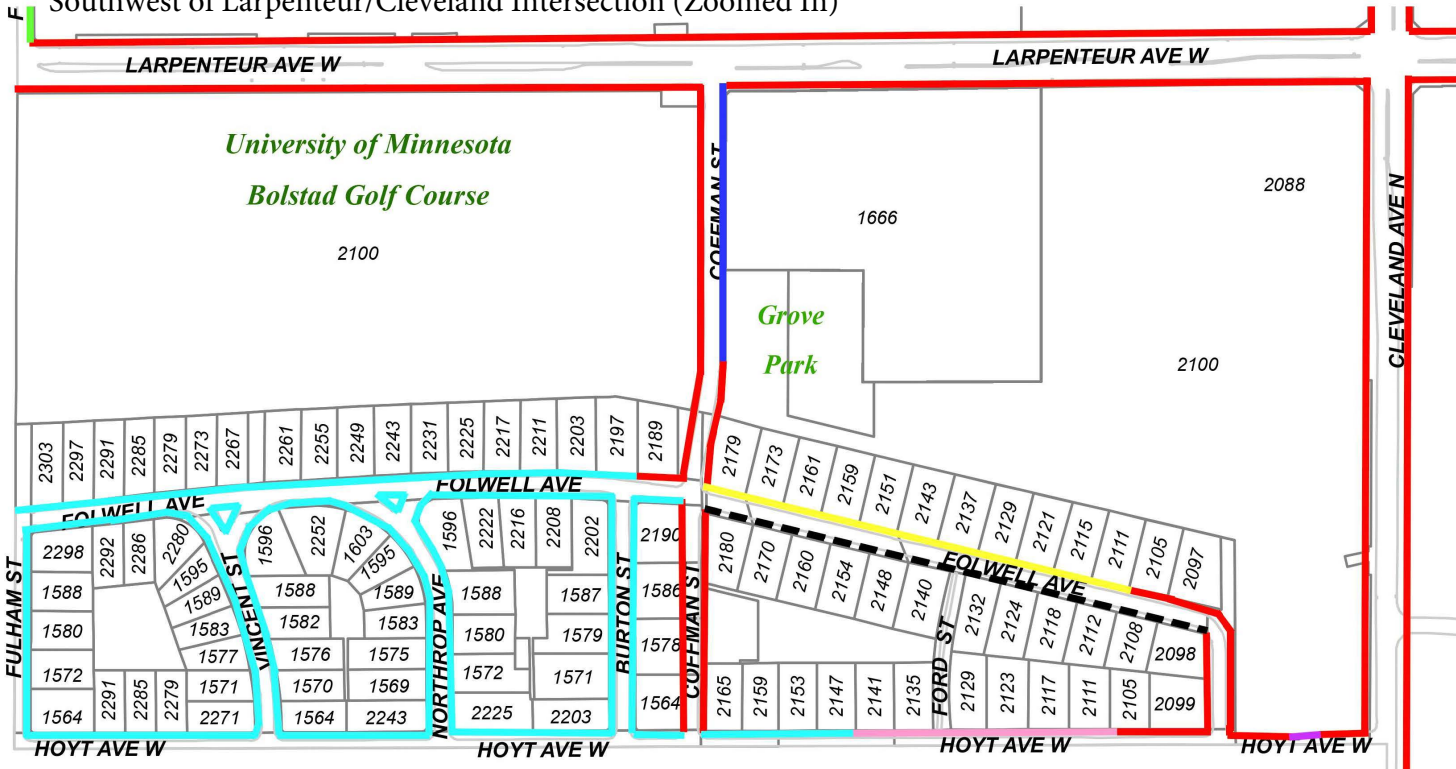

City of Falcon Heights

University Grove Parking Map

Northwest of Larpenteur/Cleveland Intersection

Legend:

- NO Parking
- Open Parking
- 2 Hour Parking, Except Weekends, Holidays, and by Permit
- 2 Hour Parking, Except Weekends and Holidays
- 1 Hour Parking 8 AM – 4 PM, Except by Permit
- No Parking Weekdays 8 AM – 4 PM
- 1 Hour Parking
- Black Dashed – 1 Hour Parking 8 AM – 4 PM, Except by Permit; NO PARKING Nov. 1 – Apr. 15**

Southwest of Larpenteur/Cleveland Intersection (Zoomed In)

For properties to the east of Cleveland Avenue, see Daily Parking map.

*Notes - Parking within 30' of a stop sign or in front of a driveway is **never** permitted and will result in a fine or towing.

*This map does NOT apply during the Minnesota State Fair.