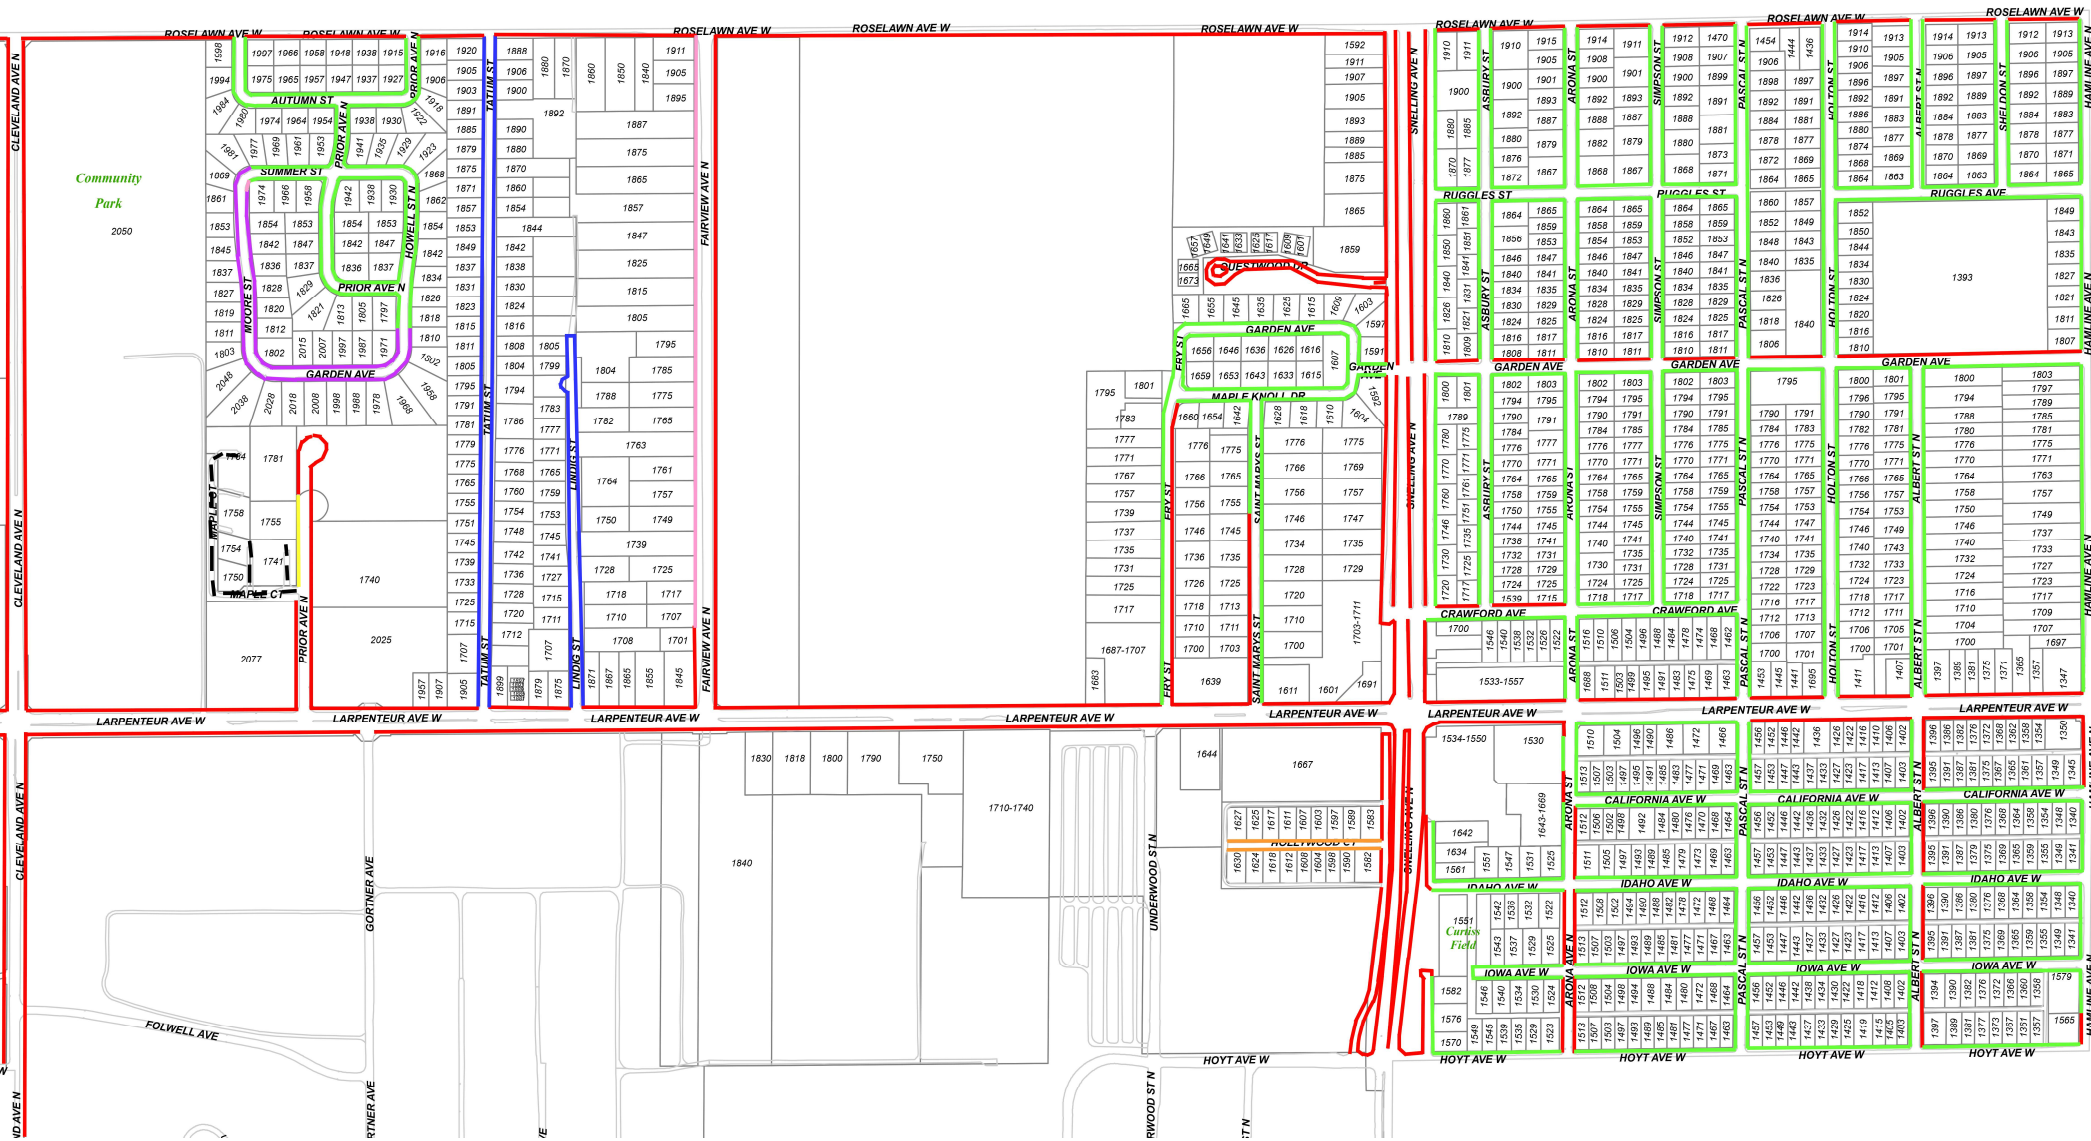

## Daily Parking Map

**Legend:**

- NO Parking
- Open Parking
- 2 Hour Parking 8 AM - 5 PM, M-F, Except Holidays
- 2 Hour Parking 8 AM - 4 PM, Except Weekends, Holidays, and by Permit
- Permit Parking Only 8 AM - 4 PM, Except Weekends and Holidays
- Permit Parking Only 10 PM-7 AM
- Black Dashed - HOA Permit Parking

*For properties to the west of Cleveland Avenue, see University Grove Parking map.*

\*Notes - Parking within 30' of a stop sign or in front of a driveway is **never** permitted and will result in a fine or towing.  
 \*This map does NOT apply during the Minnesota State Fair.